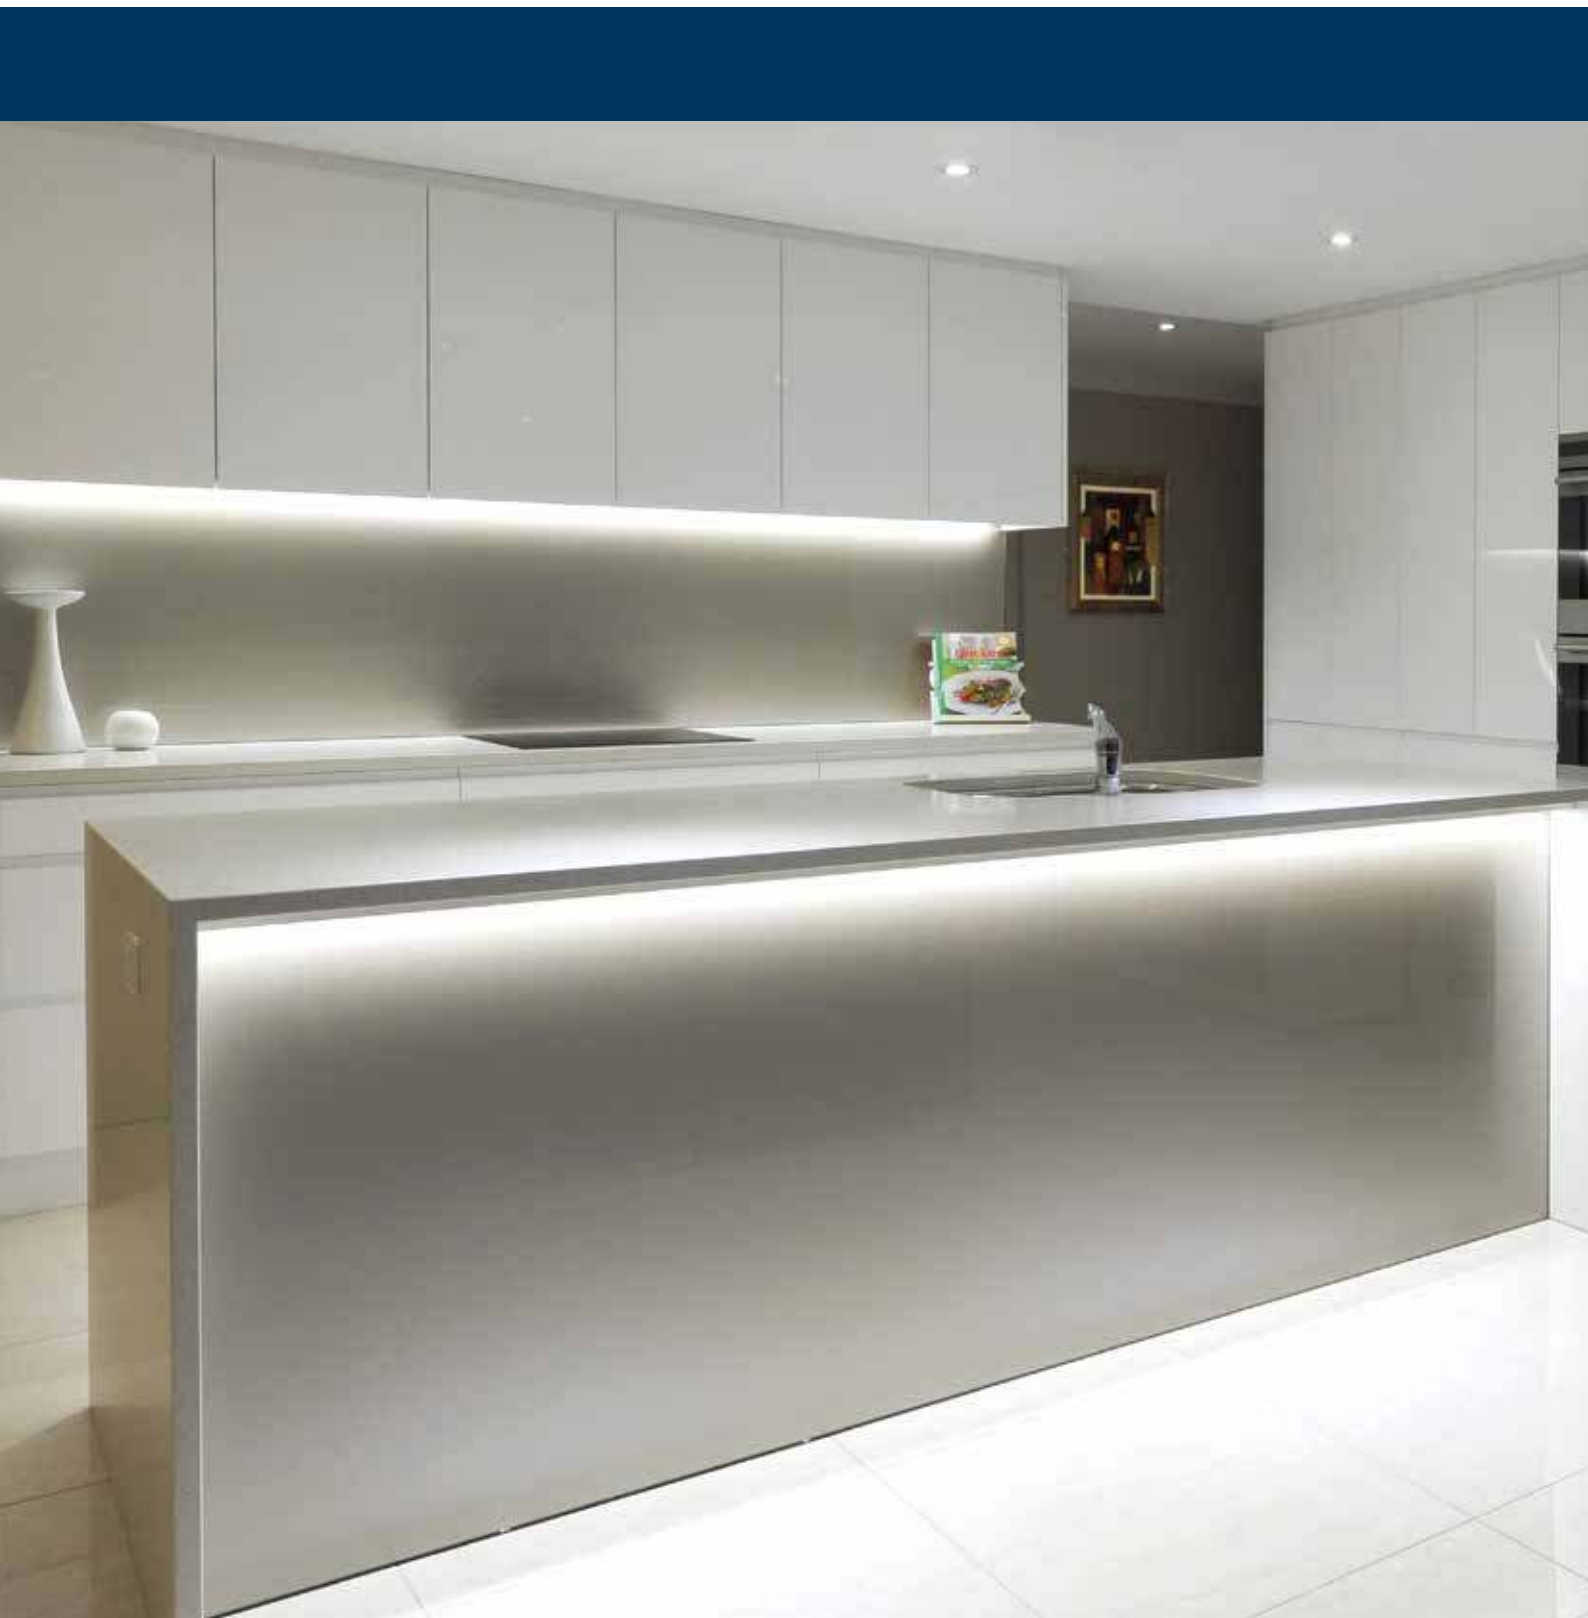

CLASSIC
EUROPEAN
TO A MODERN
INDUSTRIAL STYLE