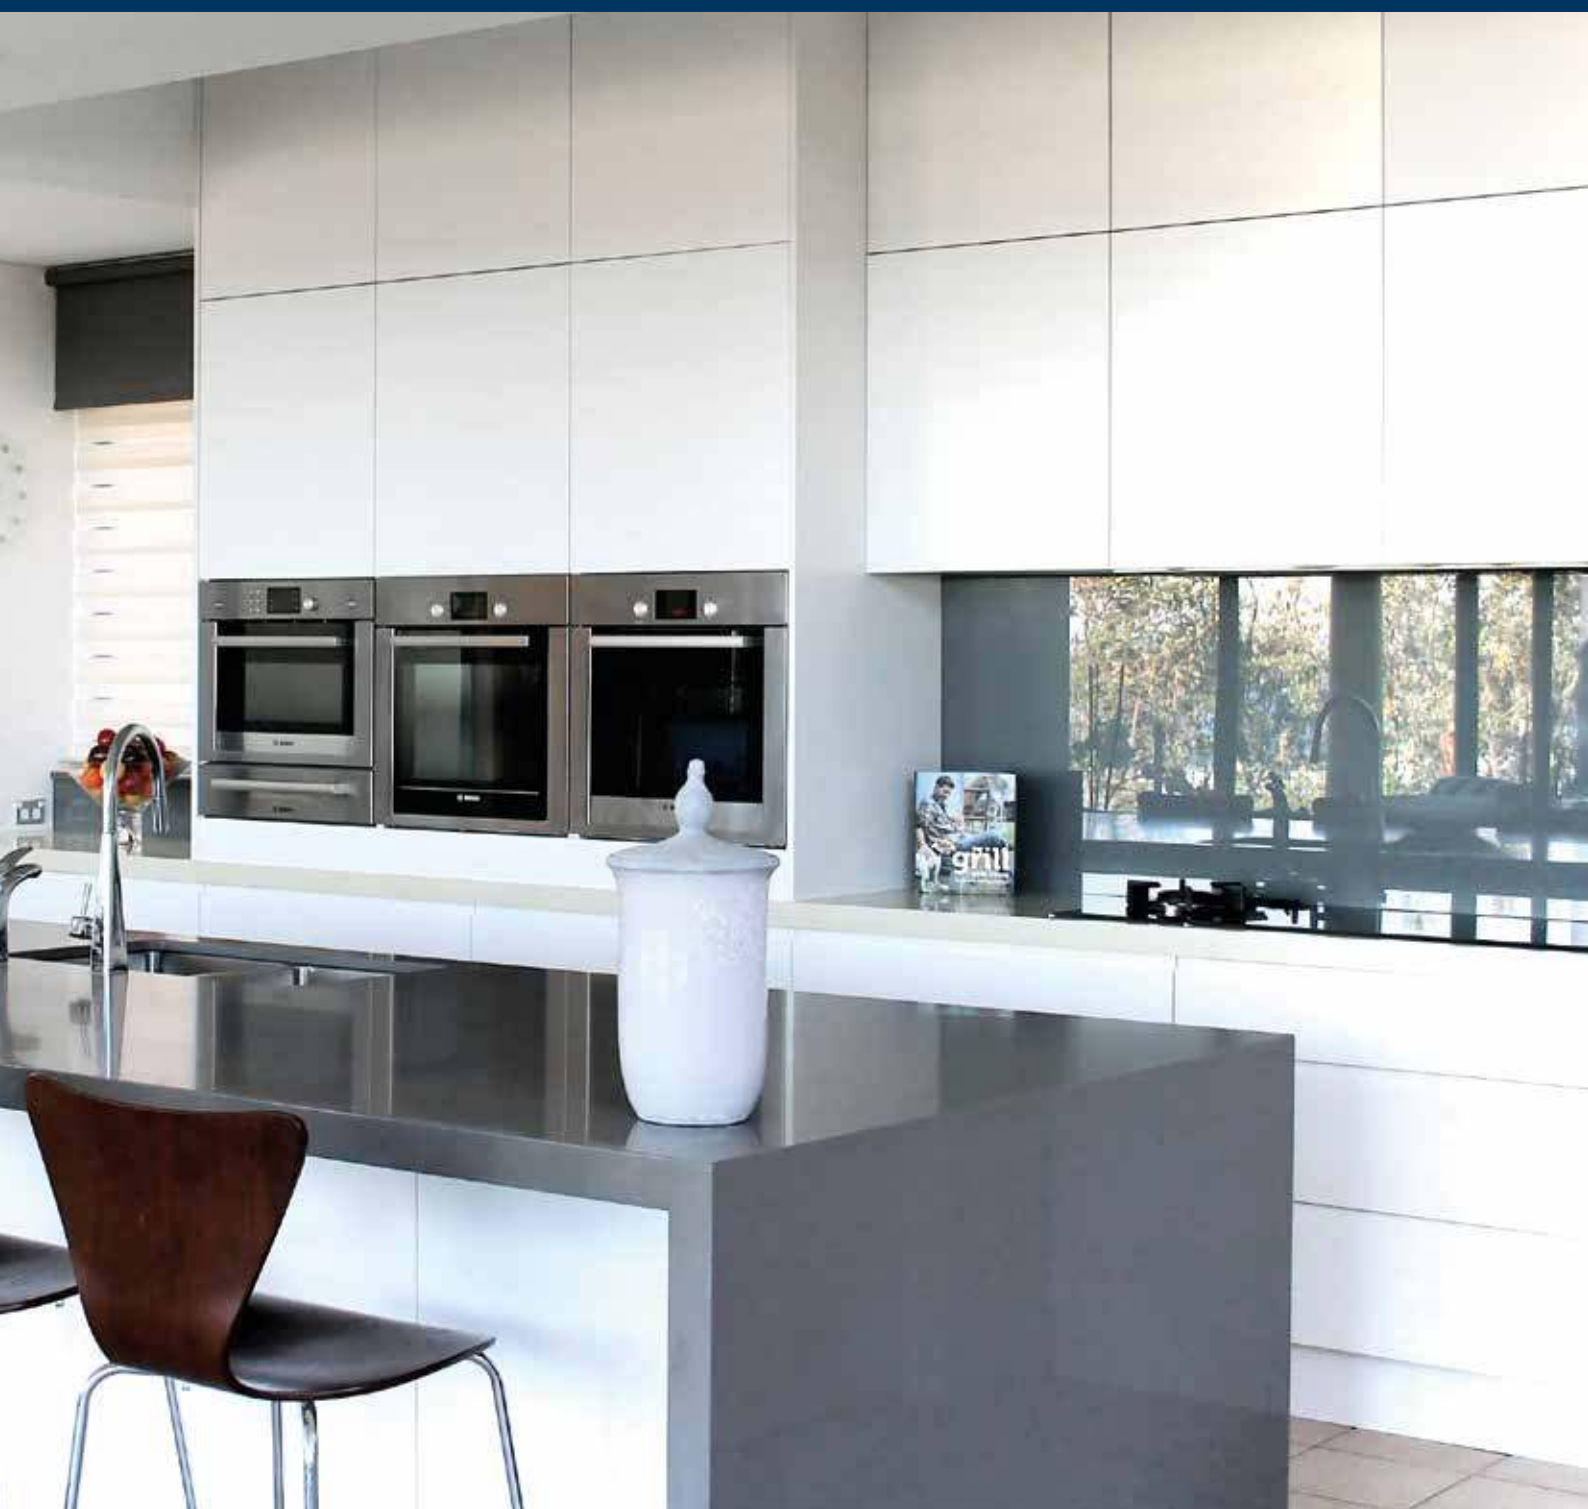

SLEEK & SIMPLE MELAMINE HANDLES

Shark Nose Handle

Regal Pull Handle

Regal Lip Pull Handle

Lip Pull Handle also available in **Black**

BRING
YOUR
KITCHEN
TO LIFE

Your dream kitchen deserves the finest doors, making Euroform's **Sleek & Simple** range of doors the obvious and affordable choice.